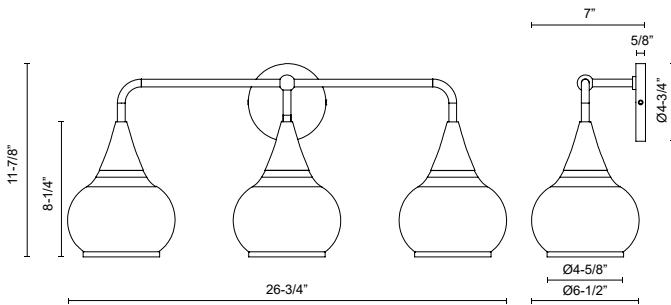

alora mood

P. 1.855.855.8926

CANADA: 19054 28TH Avenue Surrey - BC V3Z 6M3

USA: 3035 E. Lone Mountain Rd - Las Vegas, NV, 89081

HAZEL VL524326

FIXTURE DIMENSIONS	W26-3/4" x H11-7/8" x E7"
HEIGHT FROM CENTER	9-3/8"
EXTENSION	7"
LAMP TYPE	E26
MAX WATTAGE	60W
BULB QTY	3
BULBS INCLUDED	No
VOLTAGE	120V
GLASS DETAILS	Clear Glass or Opal Glass
MATERIAL	Aluminum; Glass; Steel;
INSTALL OPTIONS	Up/Down; Wall;
LOCATION	Damp
CANOPY DIMENSIONS	D4-3/4" x E5/8"
PAINT FINISH	AG01; CH01; MB01;

[D - Diameter, L - Length, W - Width, H - Height, E - Extension]

AVAILABLE FINISHES:

*For complete warranty terms, please visit: www.aloralighting.com/warranty

WWW.ALORAMOOD.COM

© 2022 KUZCO LIGHTING. ALL RIGHTS RESERVED.